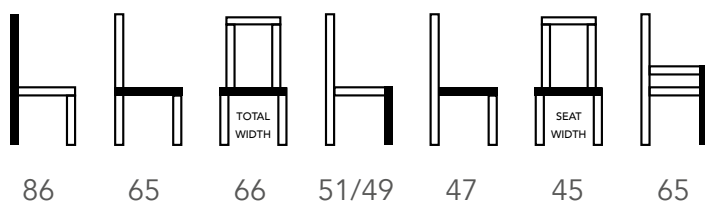

Extra images

MATEN / MEASUREMENTS

EXTRA INFO

MATERIALS

Frame	Plywood and chipboard +steel
Zitting / Seat	PLYWOOD and Polyether (10+10+50)-30/185, 10-18/130
Rug / Back	PLYWOOD and Polyether foam; (20+30+20)- 25/170

PACKING

Package	KARTON
Nr. of pcs	1
Size of package	93x76x62 cm
Weight package	13,8 KG